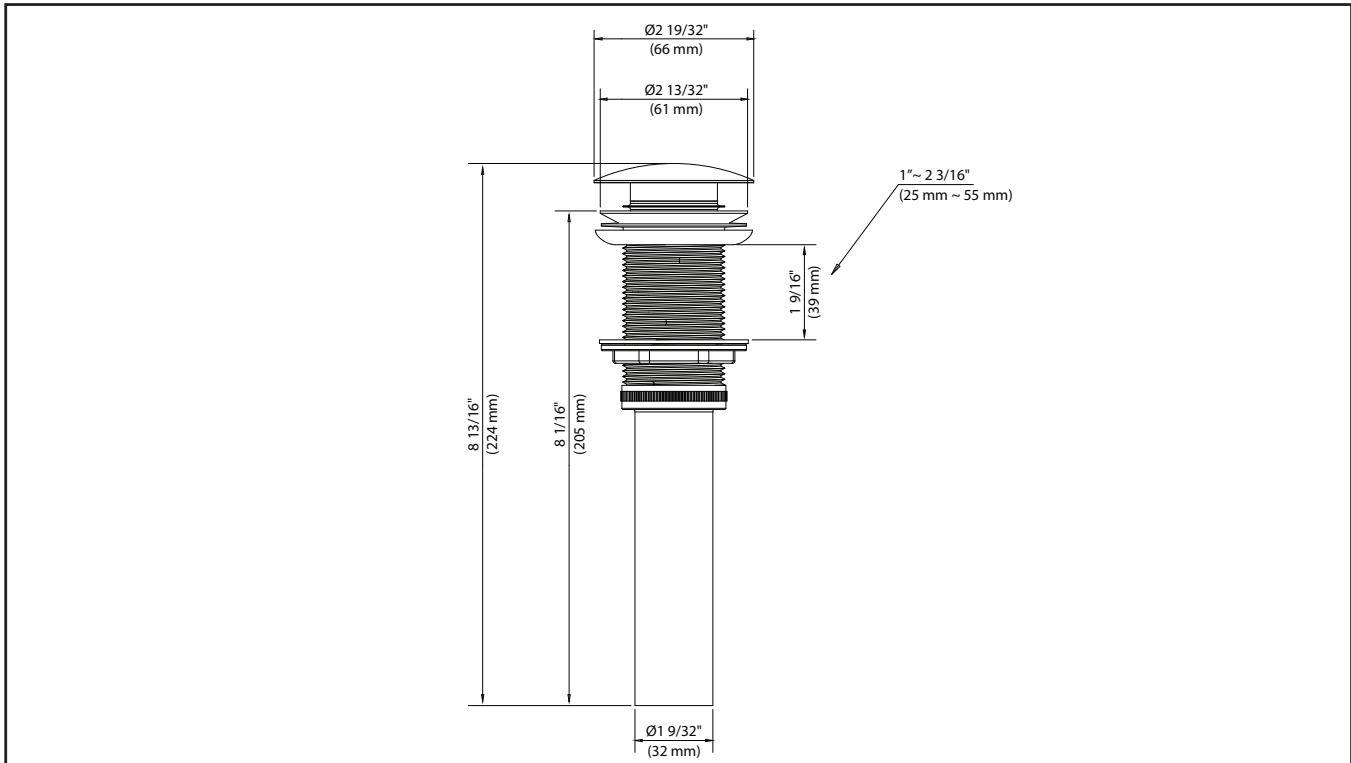

PU-15

Pop Up Drain w/o Overflow

Kräus®

SPECIFICATION SHEET

Finish

Brushed Nickel

Material

Brass

Features

- Solid Brass Construction
- Connection 1-1/4"
- Designed to Work w/ Above-Counter Vessel Sinks w/o Overflow
- Fits Standard 1 3/4" Drain Opening

Kraus Limited Lifetime Warranty: See website for details www.kraususa.com

1.800.775.0703 / customerservice@kraususa.com

REV. August 17, 2016